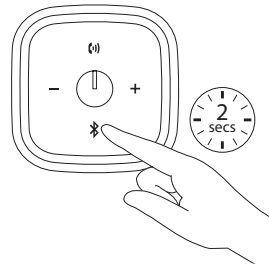

2 Pair the Dell portable speaker