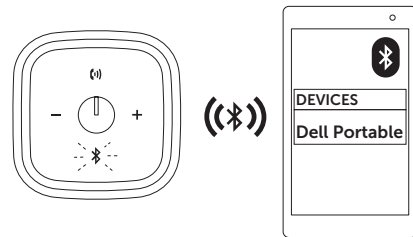

2 Pair the Dell portable speaker